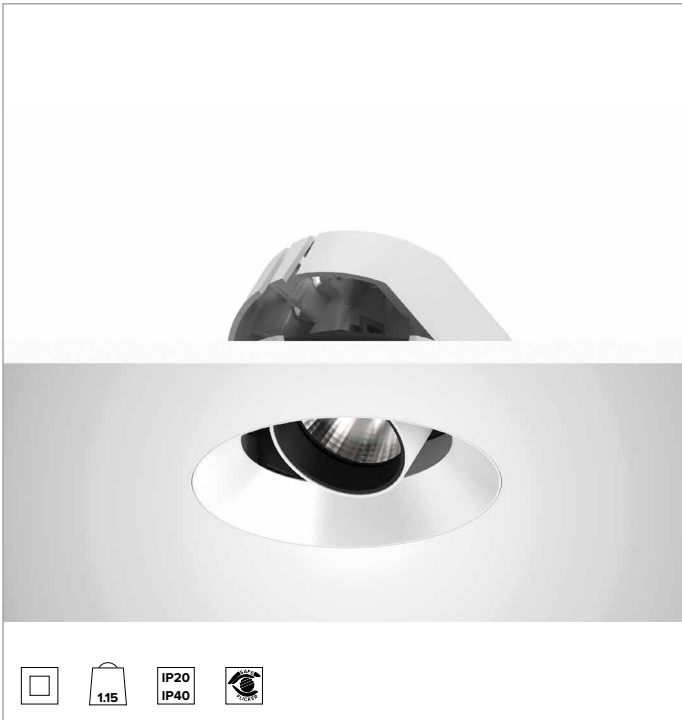

1T8578ELTR | CCTEVO ARCHITECTURAL 160

Adjustable recessed LED projector in a trimless version

		2700K	H(m)	D(m)	E _{max} (lx)
		Ra90		10°	
		Fixture Power	14W	1	0.18
		Source Flux	1093lm	2	0.35
		Fixture Flux	860lm	3	0.53
		Efficacy	61lm/W	4	0.70
TS1371	I _{max} =14464cd/klm	I _{max}	15810cd	5	0.88

CCT nominal: 2700K

Lifetime (L80/B10): >50000h tq +25°C

ILLUMINOTECHNICAL CHARACTERISTICS

NSP - precision optics with a black silicone cut off ring. Version with a convex faceted highly reflective anodised aluminium reflector and a holographic diffusion filter. UGR<19 (EN 12464-1).

Optic: REFLECTOR

Beam angles: NSP

Optical efficiency: 79%

Fixture flux: 860lm

Luminous efficacy: 61lm/W

Photobiological safety: Compliant with RG1 low risk group

MECHANICAL CHARACTERISTICS

Die-cast white painted anodised aluminium body and dissipator. White colour cover. The optical unit can be adjusted up to 40° on the vertical plane with a mechanical beam locking system and a graduated scale, and 358° on the horizontal plane. Trimless version with a load-bearing element for installation and finishing in plasterboard.

Colour and finish: Plaster white

Weight: 1.15Kg

Version: TRIMLESS

Degree of protection: IP20 for recessed part

Degree of protection: IP40 for exposed part

ELECTRICAL CHARACTERISTICS

Integrated electronic ON-OFF driver. Luminaire compliant with EN 60598-2-22 for power supply from a centralised emergency system CPSS (Central Power Supply System), not incorporated in the luminaire - high risk areas excluded. The default power and flux are 100% in AC and 100% in DC.