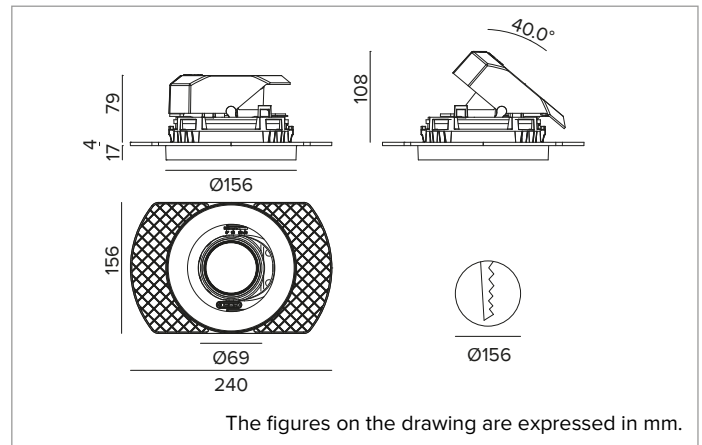

1T8578ELTR | CCTEVO ARCHITECTURAL 160

Adjustable recessed LED projector in a trimless version

		2700K	H(m)	D(m)	E _{max} (lx)
		Ra90		10°	
		Fixture Power	14W	1	0.18
		Source Flux	1093lm	2	0.35
		Fixture Flux	860lm	3	0.53
		Efficacy	61lm/W	4	0.70
TS1371	I _{max} =14464cd/klm	I _{max}	15810cd	5	0.88

CCT nominal: 2700K

Lifetime (L80/B10): >50000h tq +25°C

ILLUMINOTECHNICAL CHARACTERISTICS

NSP - precision optics with a black silicone cut off ring. Version with a convex faceted highly reflective anodised aluminium reflector and a holographic diffusion filter. UGR<19 (EN 12464-1).

Optic: REFLECTOR

Beam angles: NSP

Optical efficiency: 79%

Fixture flux: 860lm

Luminous efficacy: 61lm/W

Photobiological safety: Compliant with RG1 low risk group

MECHANICAL CHARACTERISTICS

Die-cast white painted anodised aluminium body and dissipator. White colour cover. The optical unit can be adjusted up to 40° on the vertical plane with a mechanical beam locking system and a graduated scale, and 358° on the horizontal plane. Trimless version with a load-bearing element for installation and finishing in plasterboard.